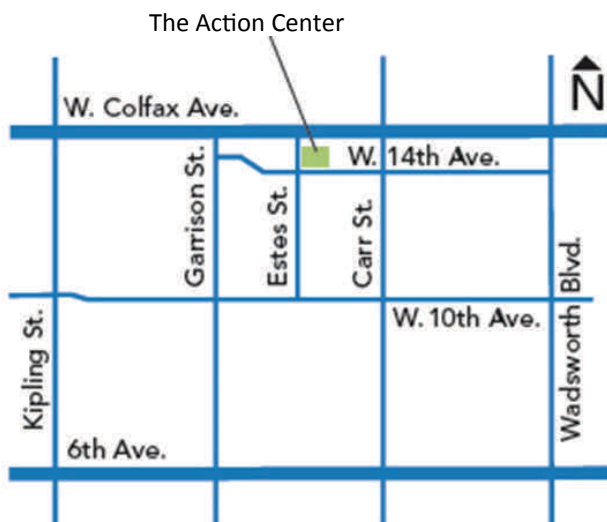

The Donation Dock is located at:
8755 W. 14th Ave, Lakewood, CO 80215

Weekdays: 8:30am-4:30pm

Saturday: 9:00am-Noon

Thank you for your contribution!