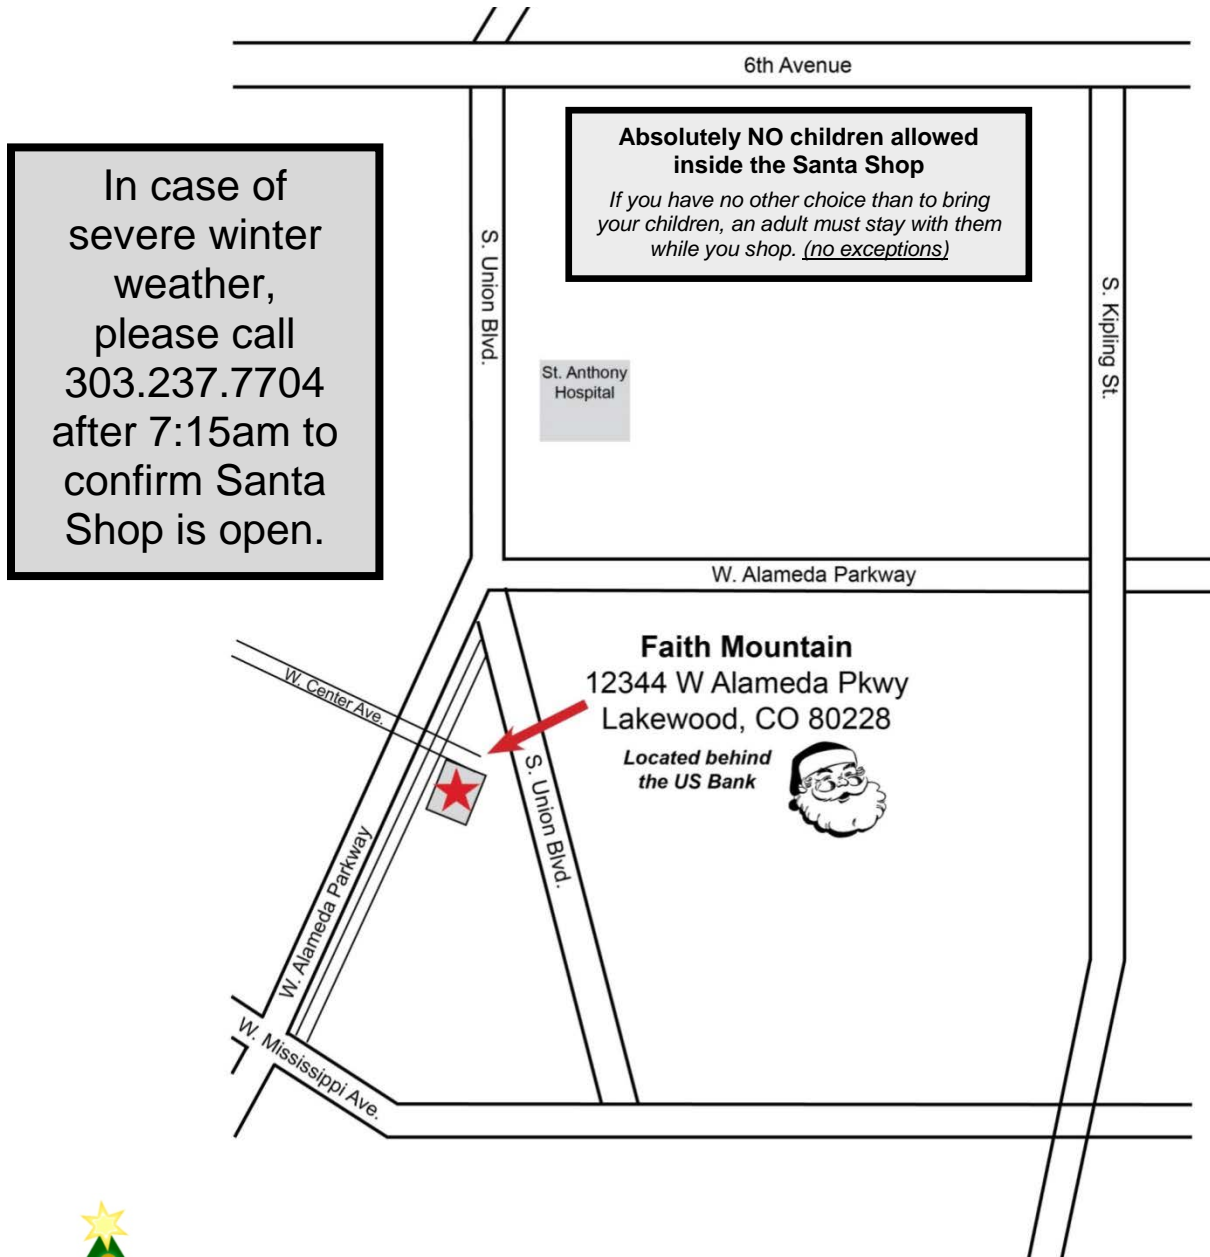

**(LOCATION & MAP ON BACK!)**

# Same Location as 2016!!

Santa Shop is December 11<sup>th</sup> – 16<sup>th</sup>  
From 10am – 3pm daily

**Faith Mountain**  
**12344 W. Alameda Pkwy, Lakewood, 80228**